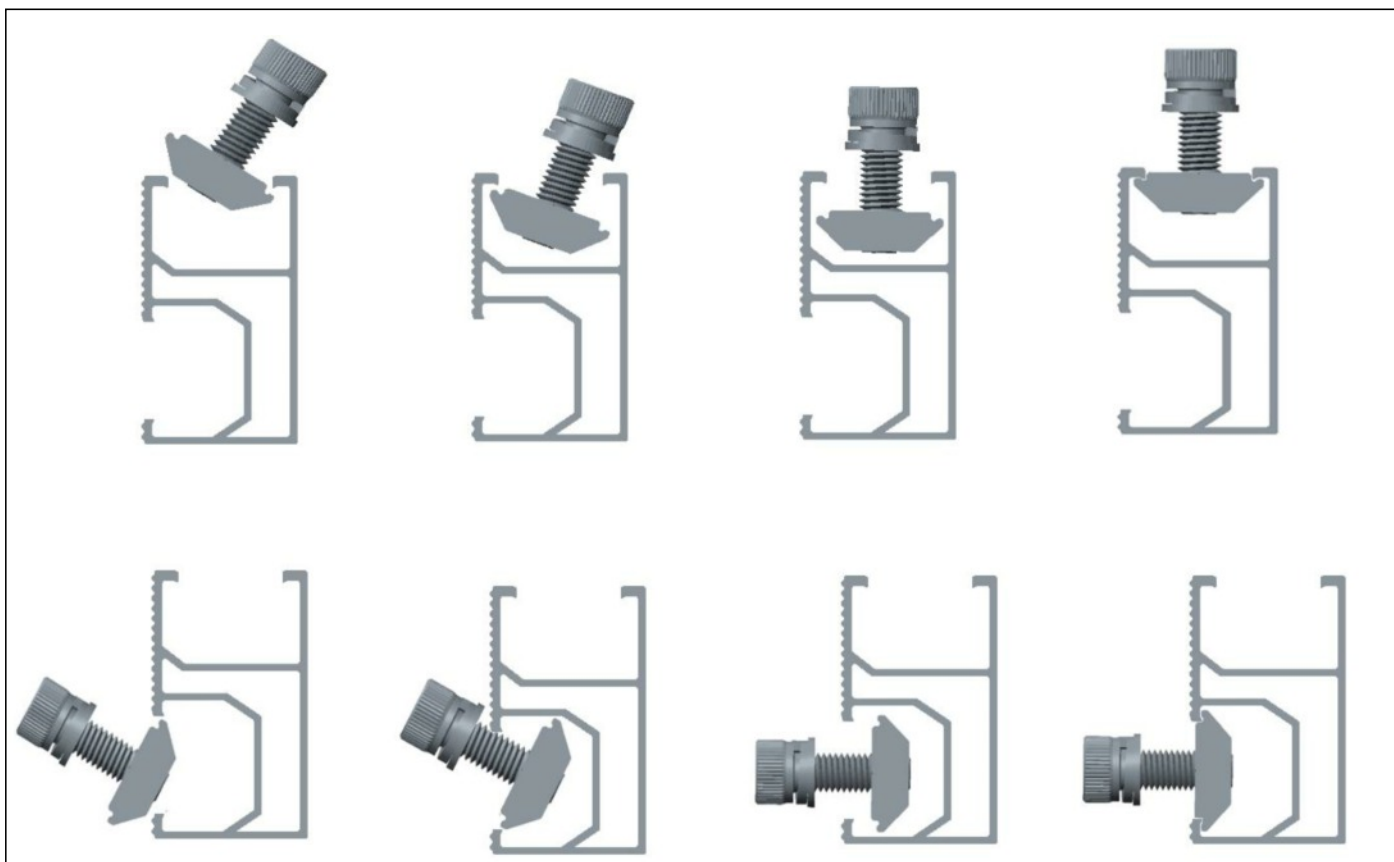

Installation of nut and bolt

Registered office:

Sunshine Solar Limited

Unit 30, Ashwellthorpe Industrial Estate

Ashwellthorpe

Norwich

Norfolk

NR16 1ER